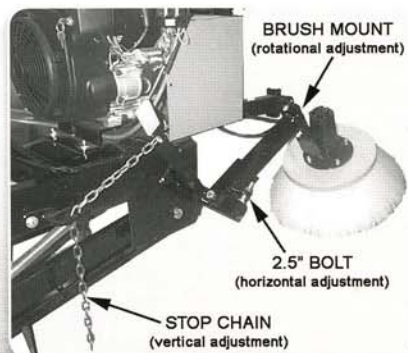

Recirculating Turf Vacs

TV40

ENGINE DRIVEN

REMOTE HOSE

The TV40 features an optional 8" x 16' remote hose attachment for maintaining detailed landscaping.

Recirculating Turf Vac

The only turf sweeper with the patented Recirculating Air System that minimizes dust and noise while dramatically improving pick-up performance.

4 CU. YD. HOPPER

4 cu. yd. hopper dumps from operator's seat.

The edge brush's interlocked nylon bristles offer you the ability to clean against fences and curbs without leaving debris behind to be picked up by hand.