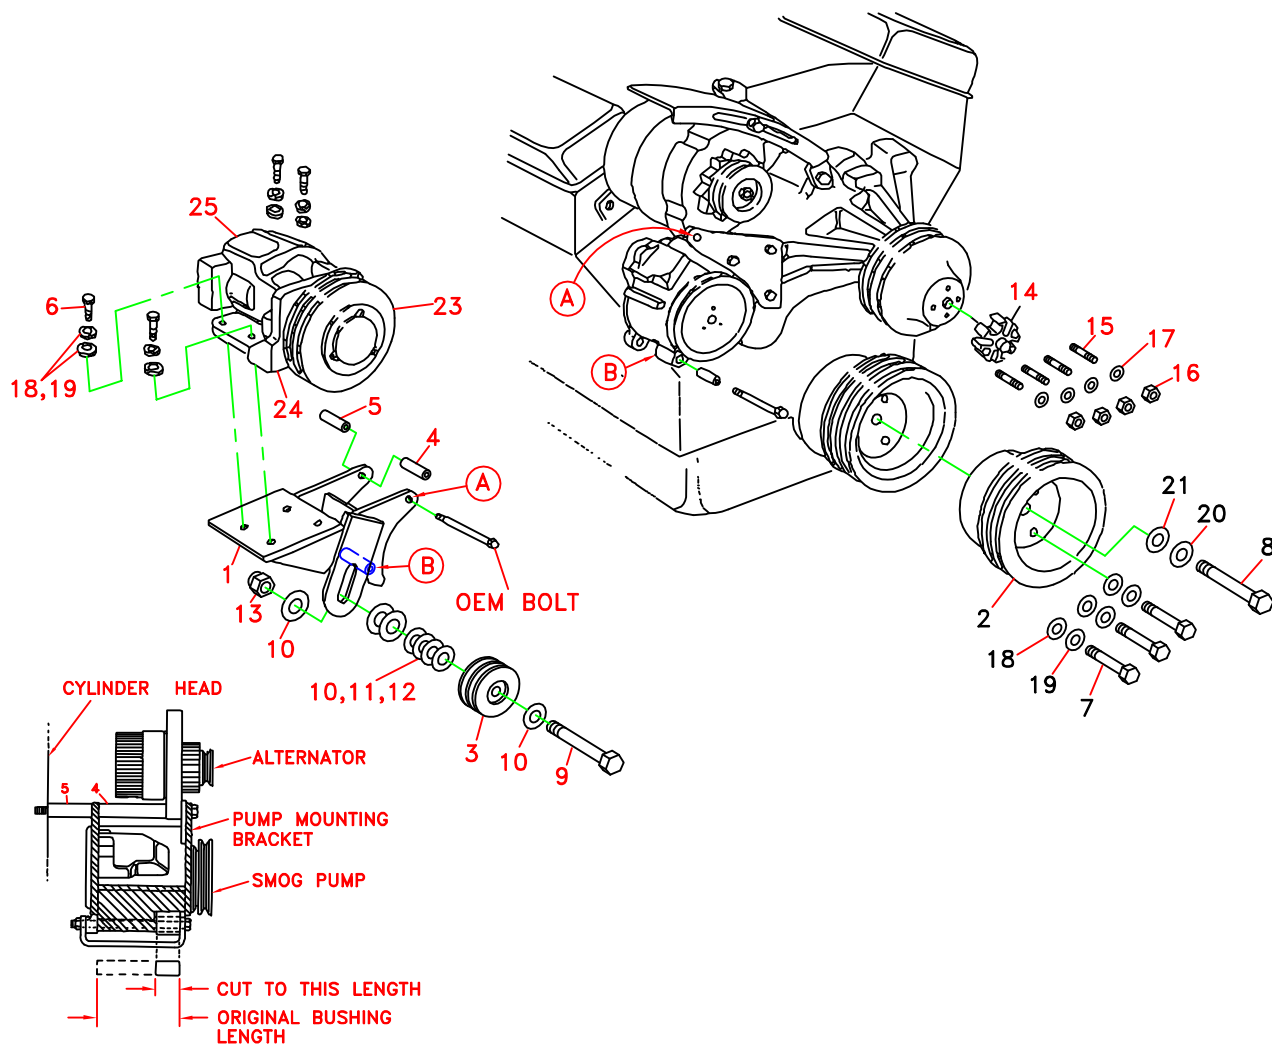

DEWEZE

710009	Bracket Assy. (Inc. item 1)	Clutch Pump Kit	700002
710454	Bracket Bolt Pkg. (Inc. items 4-6,18,19)	Make	Chevy
710428	Pulley Bolt Pkg. (Inc. items 7,8,18-21)	Engine Size	305/350/400
710355	Idler Bolt Pkg. (Inc. items 9-13)	Fuel	Gas
700181	Fan Spacer Bolt Pkg. (Inc. items 15-17)	Year	1973-83
		Options	W/Smog
		Revised	12-9-93

ITEM	QUAN	PART #	DESCRIPTION
1.	1	710009	Pump Mounting Bracket
2.	1	740001	Crankshaft Pulley
3.	1	740040	Idler Pulley
4.	1	710253	Spacer, 1.625"
5.	1	710221	Spacer, 1.375"
6.	4	110435	3/8" x 1 1/2" NC Bolt
7.	3	110496	3/8" X 2" NF Bolt
8.	1	110552	7/16" X 3 1/4" NF Bolt
9.	1	110477	5/8" X 3" NC Bolt
10.	4	110650	5/8" Flat Washer
11.	2	510255	5/8" Machine Bushing(10 ga.)
12.	2	510256	5/8" Machine Bushing(14 ga.)
13.	1	110639	5/8" Lock Nut
14.	1	700170	Fan Spacer
15.	4	710344	5/16" X 2" Stud Bolt
16.	4	110608	5/16" NC Nut
17.	4	110674	5/16" Lock Washer
18.	7	110676	3/8" Flat Washer
19.	7	110672	3/8" Lock Washer
20.	1	110671	7/16" Lock Washer
21.	1	110670	7/16" Flat Washer
22.	2	740058	V-Belts, Gates A62
23.	1	740037	Clutch, Standard
23.	1	740038	Clutch, Heavy Duty
24.	1	710353	Footmount
25.	1	*	Pump

* See Master List for Pump Part No.

(A) Denotes bolt holes in engine to locate corresponding holes in Pump Brkt.