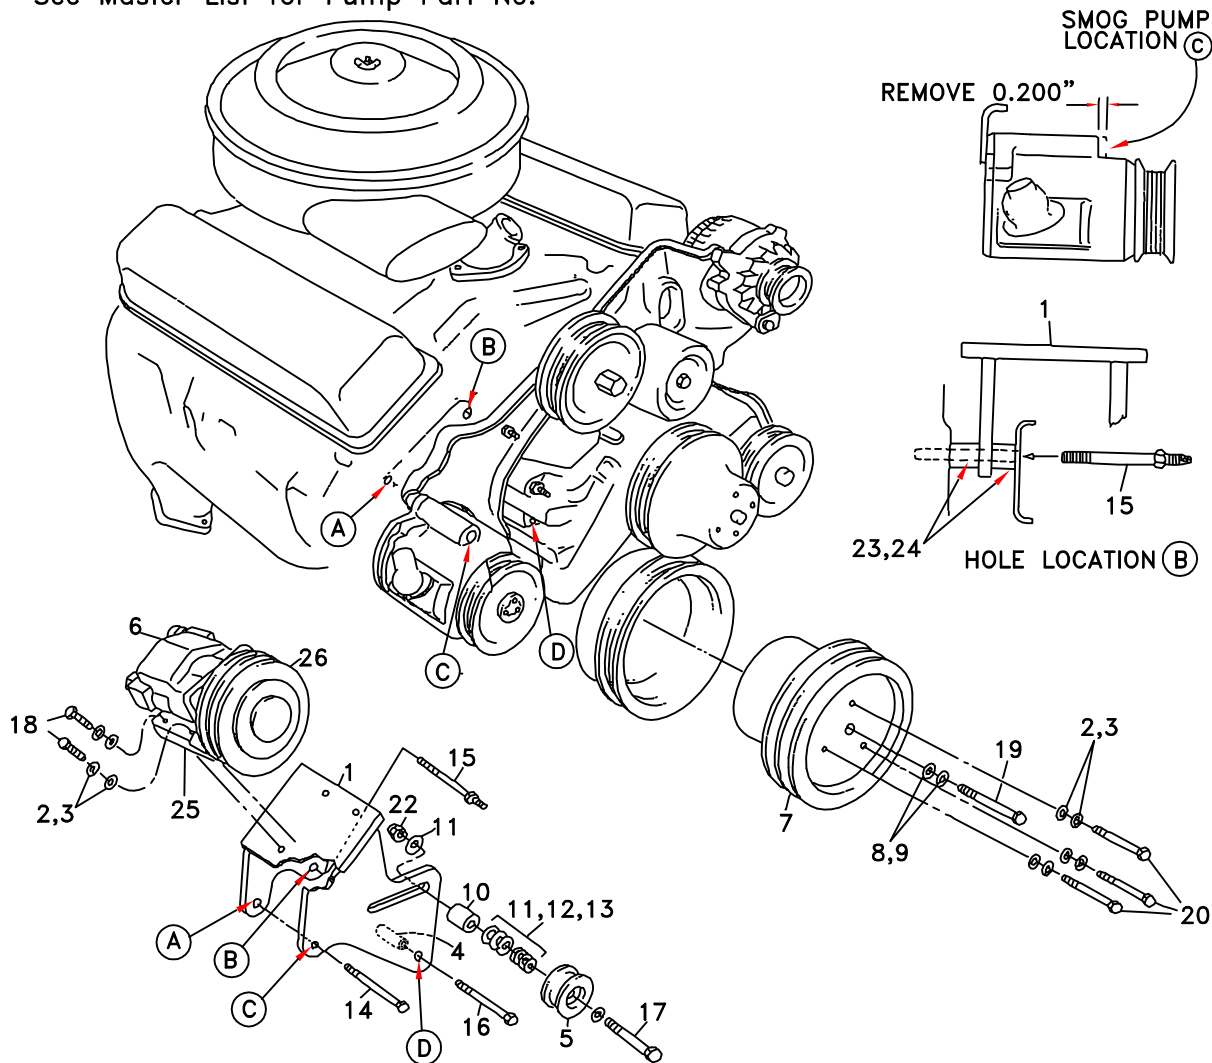

DEWEZE

710027	Bracket Assy. (Inc. item 1)	Clutch Pump Kit	700020
710468	Bracket Bolt Pkg. (Inc. items 2-4,16,18,23,24)	Make	Chevy
710431	Pulley Bolt Pkg. (Inc. items 2,3,8,9,19,20)	Engine Size	350
710359	Idler Bolt Pkg. (Inc. items 10-13,17,22)	Fuel	Gas
NONE	Fan Spacer Bolt Pkg.	Year	1987-89
		Options	Van W/O AC
		Revised	12-20-93

ITEM	QUAN	PART #	DESCRIPTION
1.	1	710027	Pump Mounting Bracket
2.	8	110672	3/8" Lock Washer
3.	8	110676	3/8" Flat Washer
4.	1	710181	Spacer, 2.125"
5.	1	740040	Idler Pulley
6.	1	*	Pump
7.	1	740019	Crankshaft Pulley
8.	1	110670	7/16" Flat Washer
9.	1	110671	7/16" Lock Washer
10.	1	710613	Spacer, 1.12"
11.	4	110650	5/8" Flat Washer
12.	2	110668	5/8" Machine Bushing(10 ga.)
13.	2	110669	5/8" Machine Bushing(14 ga.)
14.	1	OEM	Factory Bolt
15.	1	OEM	Factory Bolt
16.	1	110540	3/8" X 4 1/2"NC Bolt
17.	1	110385	5/8" X 4"NC Bolt
18.	4	110425	3/8" X 1 1/4"NC Bolt
19.	1	110551	7/16" X 5 1/4"NF Bolt
20.	3	110499	3/8" X 4"NF Bolt
21.	2	740055	V-Belt, Gates A59
22.	1	110639	5/8" Lock Nut
23.	1	710179	Spacer, 0.216"
24.	1	710180	Spacer, 0.295"
25.	1	710353	Footmount
26.	1	740037	Clutch, Standard
		740038	Clutch, Heavy Duty

* See Master List for Pump Part No.

(A) Denotes bolt holes in engine to locate corresponding holes in Pump Brkt.