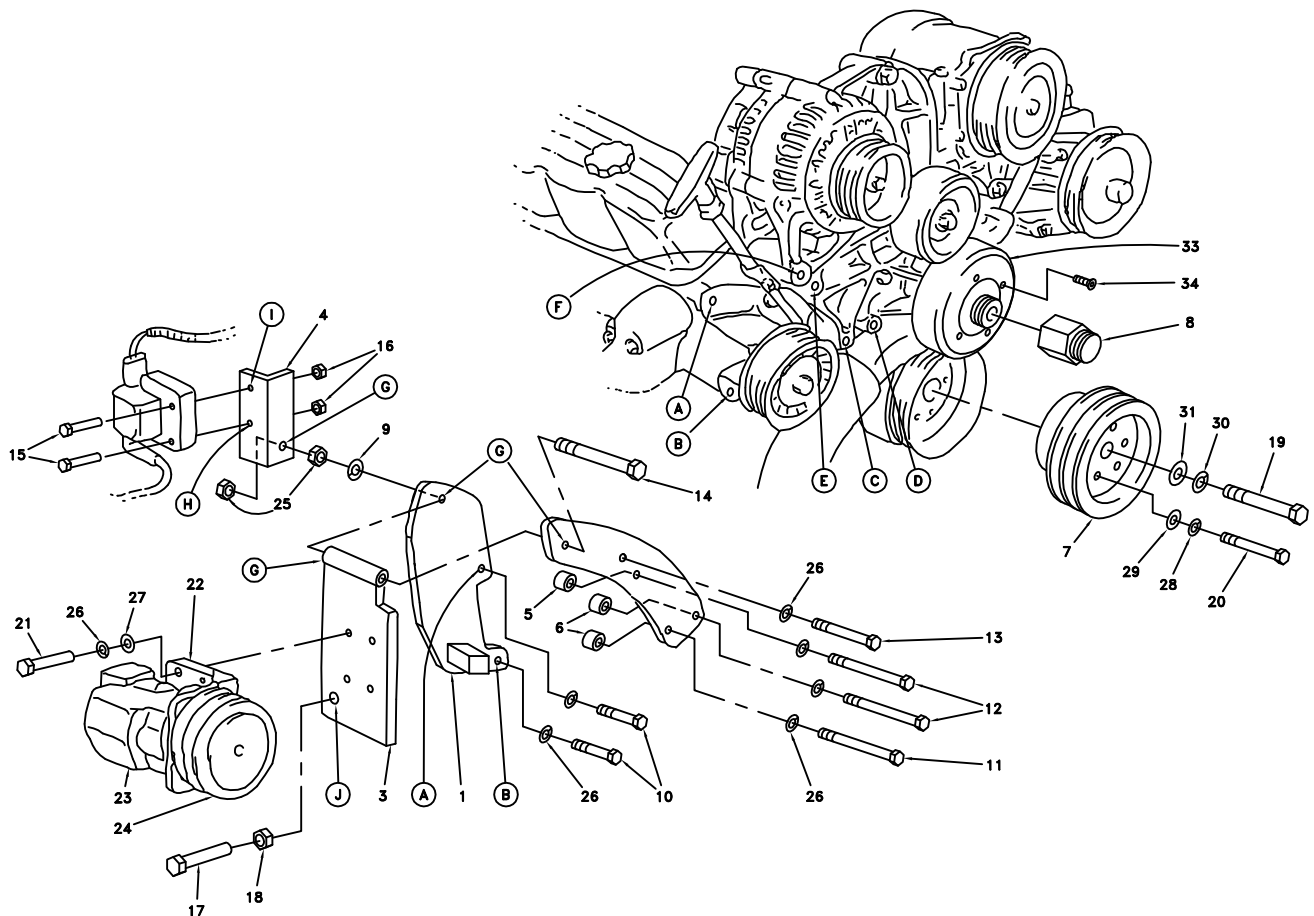

DEWEZE CLUTCH PUMP KIT

710054	Bracket Assy. (Inc. items 1-6)	Kit No.	700070
710836	Bracket Bolt Pkg. (Inc. items 10-18,21,26,27)	Make	Dodge
710838	Pulley Bolt Pkg. (Inc. items 19,20,28-31)	Year/Engine	93-95 318 All
None	Idler Bolt Pkg.		94-95 360 W/O Smog
700132	Fan Spacer Bolt Pkg.	Fuel	Gas
		Revised	E 2-13-04

ITEM	PART #	DESCRIPTION
1.	710825	Bracket/Engine block
2.	710826	Bracket/Alternator
3.	710827	Plate/Pump mount
4.	710830	Bracket/Coil
5.	710139	Spacer .550"
6.	710835	Spacer .300"
7.	740136	Crankshaft Pulley
8.	700166	Fan Spacer
9.	110666	1/2" Lock Washer
10.	110435	3/8" x 1 1/2" NC Bolt
11.	110015	3/8" x 3" NC Bolt
12.	110542	3/8" x 5 1/2" NC Bolt
13.	110540	3/8" x 4 1/2" NC Bolt
14.	110405	1/2" x 5 1/2" NC Bolt
15.	110430	1/4" x 1 1/4" NC Bolt
16.	110630	1/4" NC Lock Nut
17.	110553	1/2" x 2 1/2" NC Tap Bolt
18.	110642	1/2" NC Jam Nut
19.	110028	3/4" x 5 1/2" NF Bolt
20.	110441	5/16" x 4 NC Bolt
21.	110425	3/8" x 1 1/4" NC Bolt
22.	711216	Footmount
23.	*	Pump
24.	740037	Clutch/Standard
	740038	Clutch/Heavy Duty
25.	110610	1/2" NC Nut
26.	110672	3/8" Lock Washer
27.	110676	3/8" Flat Washer
28.	110674	5/16" Lock Washer
29.	110665	5/16" Flat Washer
30.	110648	3/4" Lock Washer
31.	110678	3/4" Flat Washer
32.	740053	A55 V-Belt
33.	700131	Pulley/Water Pump
34.	110088	Hex Skt. C'sunk Screw

* See Master List For Pump Part No.

(A) Denotes bolt holes in engine to locate corresponding holes in Pump Brkt.