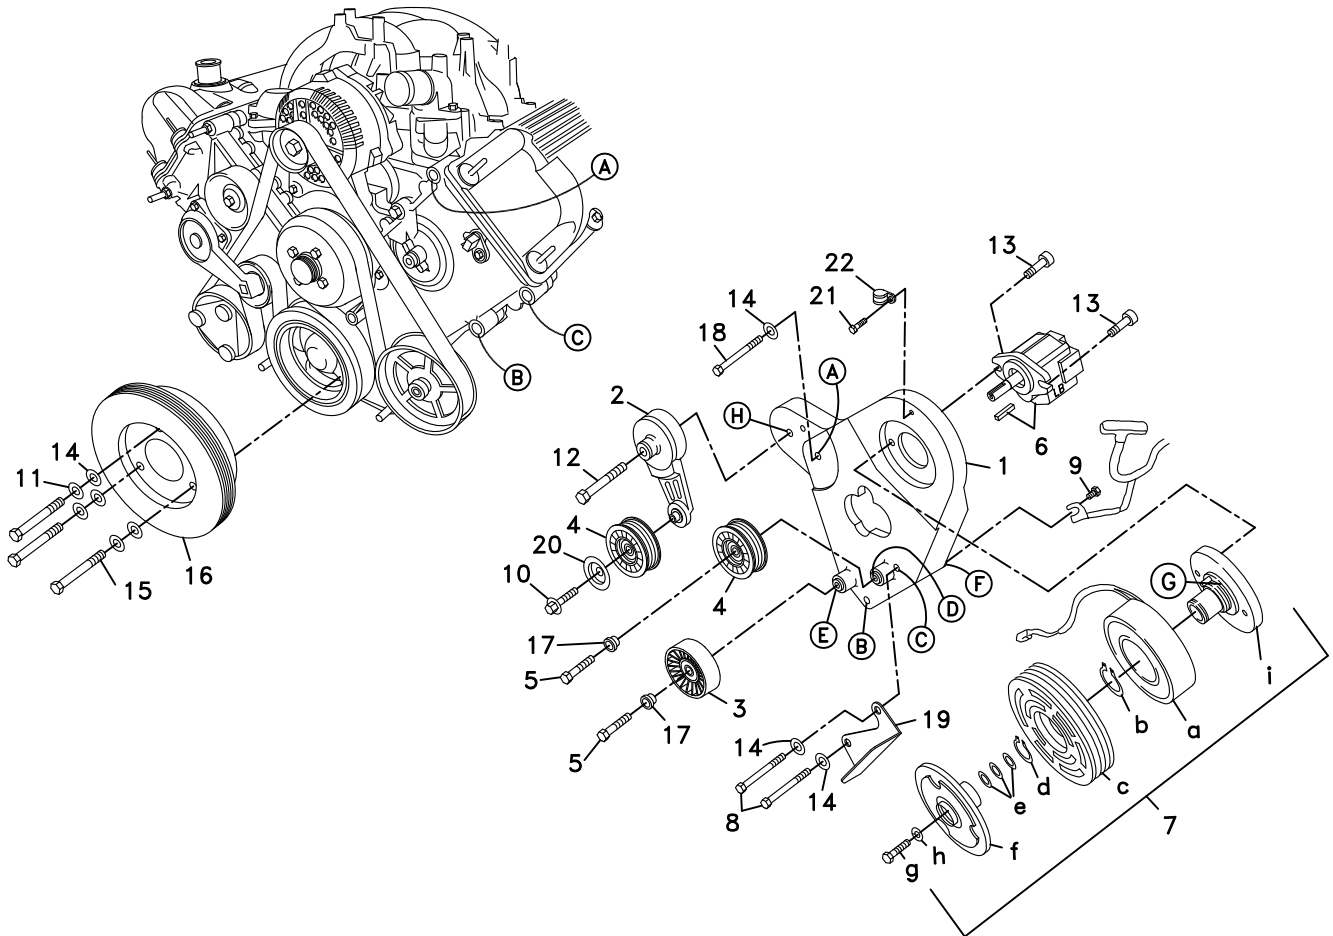

-----	Bracket Assy. (Inc. item)	Kit No.	700361	
711299	Bracket Bolt Pkg. (Inc. items 8, 9, 14, 18, 21, 22)	Make	Ford van	
711183	Pulley Bolt Pkg. (Inc. 11, 14, 15)	Engine	5.4, 6.8L	
711301	Idler Bolt Pkg. (Inc. items 5, 17)	Fuel	Gas	
-----	Fan Spacer Bolt Pkg.	Year	1999	
		Equipment	With A/C	
		Revised	D	12-11-03

ITEM	PART #	DESCRIPTION
1.	711298	Pump mount bracket
2.	740267	Tensioner assy.
3.	740234	Flat idler
4.	740233	Serpentine idler
5.	710115	M10 x 30 Bolt
6.	*	Pump
7.	740162	Clutch
8.	110113	M10 x 90 x 1.5 Bolt
9.	110422	5/16-18 x 3/4 Bolt
10.	110248	7/16-14 x 1 3/8 LH Flange head bolt
11.	110689	M10 Lock washer
12.	110547	7/16-14 x 3 1/2 Bolt
13.	110395	3/8-16 x 1 Socket head bolt
14.	110676	3/8 Flat washer
15.	110180	M10 x 60 1.5 Bolt
16.	740230	Crankshaft pulley
17.	711072	Bushing
18.	110580	M10 x 85 x 1.5 Bolt
19.	711130	Hose protector bracket
20.	110252	Washer
21.	110515	1/4-20 x 1/2 Bolt
22.	130011	Adel clamp
23.	740229	Belt/Micro-V K060735

* See master list for pump part no.

(A),(B),(C)... Denotes bolt holes in engine to locate corresponding holes in Pump Brkt.

FIG. 2

BELT DIAGRAM